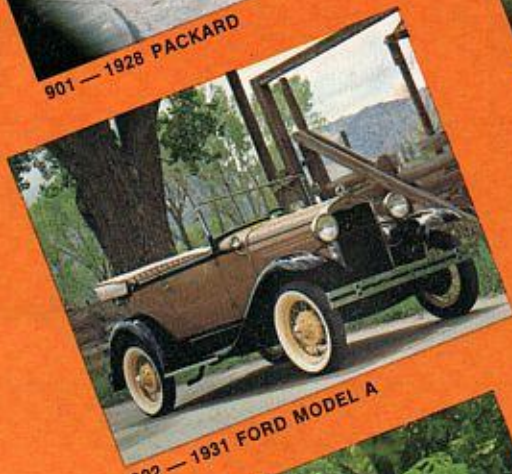

GATSBY'S WORLD™

JIGSAW PUZZLES FREELANCE

lansdale pa. 19446

a quality puzzle in
giant size measuring
16" X 20" with over 500 pieces

901 — 1928 PACKARD

904 — 1930 DU PONT

907 — 1934 ALFA ROMEO

902 — 1931 FORD MODEL A

905 — 1932 LINCOLN

908 — 1937 DELAGE

903 — 1938 MERCEDES BENZ 540K

906 — 1922 WILLS SAINTE CLAIRE

prints are available, see order form on reverse side.

prints are available

- 16" X 20"
- Mounted on extra heavy cardboard
- Permanently sealed and protected under gleaming plastic lamination
- Suitable for hanging as is, or worthy of elaborate framing
- Sensibly priced at \$2.00 each, plus \$.50 for handling, packaging and postage

ORDER AS MANY PRINTS AS YOU LIKE—THEY'LL LOOK GREAT ON YOUR WALL

QUANTITY	STOCK #	DESCRIPTION	COST INCLUDING POSTAGE AND HANDLING	TOTAL
	901	1928 Packard	\$2.50 each	\$
	902	1931 Ford Model A	\$2.50 each	
	903	1938 Mercedes Benz 540K	\$2.50 each	
	904	1930 DuPont	\$2.50 each	
	905	1932 Lincoln	\$2.50 each	
	906	1922 Wills Sainte Claire	\$2.50 each	
	907	1934 Alfa Romeo	\$2.50 each	
	908	1937 Delage	\$2.50 each	
			TOTAL AMOUNT ENCLOSED ↑	
			TOTAL PRINTS ORDERED ↓	