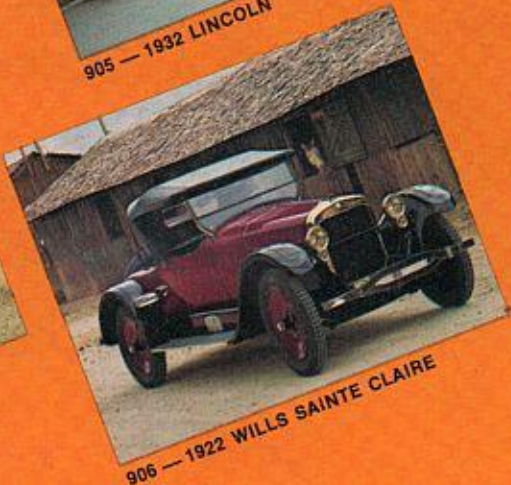

GATSBY'S WORLD™

JIGSAW PUZZLES FREELANCE

lansdale pa. 19446

a quality puzzle in
giant size measuring
16" X 20" with over 500 pieces

901 — 1928 PACKARD

904 — 1930 DU PONT

907 — 1934 ALFA ROMEO

902 — 1931 FORD MODEL A

905 — 1932 LINCOLN

908 — 1937 DELAGE

903 — 1938 MERCEDES BENZ 540K

906 — 1922 WILLS SAINTE CLAIRE

prints are available, see order form on reverse side.

prints are available

- 16" X 20"
- Mounted on extra heavy cardboard
- Permanently sealed and protected under gleaming plastic lamination
- Suitable for hanging as is, or worthy of elaborate framing
- Sensibly priced at \$2.00 each, plus \$.50 for handling, packaging and postage

ORDER AS MANY PRINTS AS YOU LIKE—THEY'LL LOOK GREAT ON YOUR WALL

QUANTITY	STOCK #	DESCRIPTION	COST INCLUDING POSTAGE AND HANDLING	TOTAL
	901	1928 Packard	\$2.50 each	\$
	902	1931 Ford Model A	\$2.50 each	
	903	1938 Mercedes Benz 540K	\$2.50 each	
	904	1930 DuPont	\$2.50 each	
	905	1932 Lincoln	\$2.50 each	
	906	1922 Wills Sainte Claire	\$2.50 each	
	907	1934 Alfa Romeo	\$2.50 each	
	908	1937 Delage	\$2.50 each	
			TOTAL AMOUNT ENCLOSED ↑	
			TOTAL PRINTS ORDERED ↓	